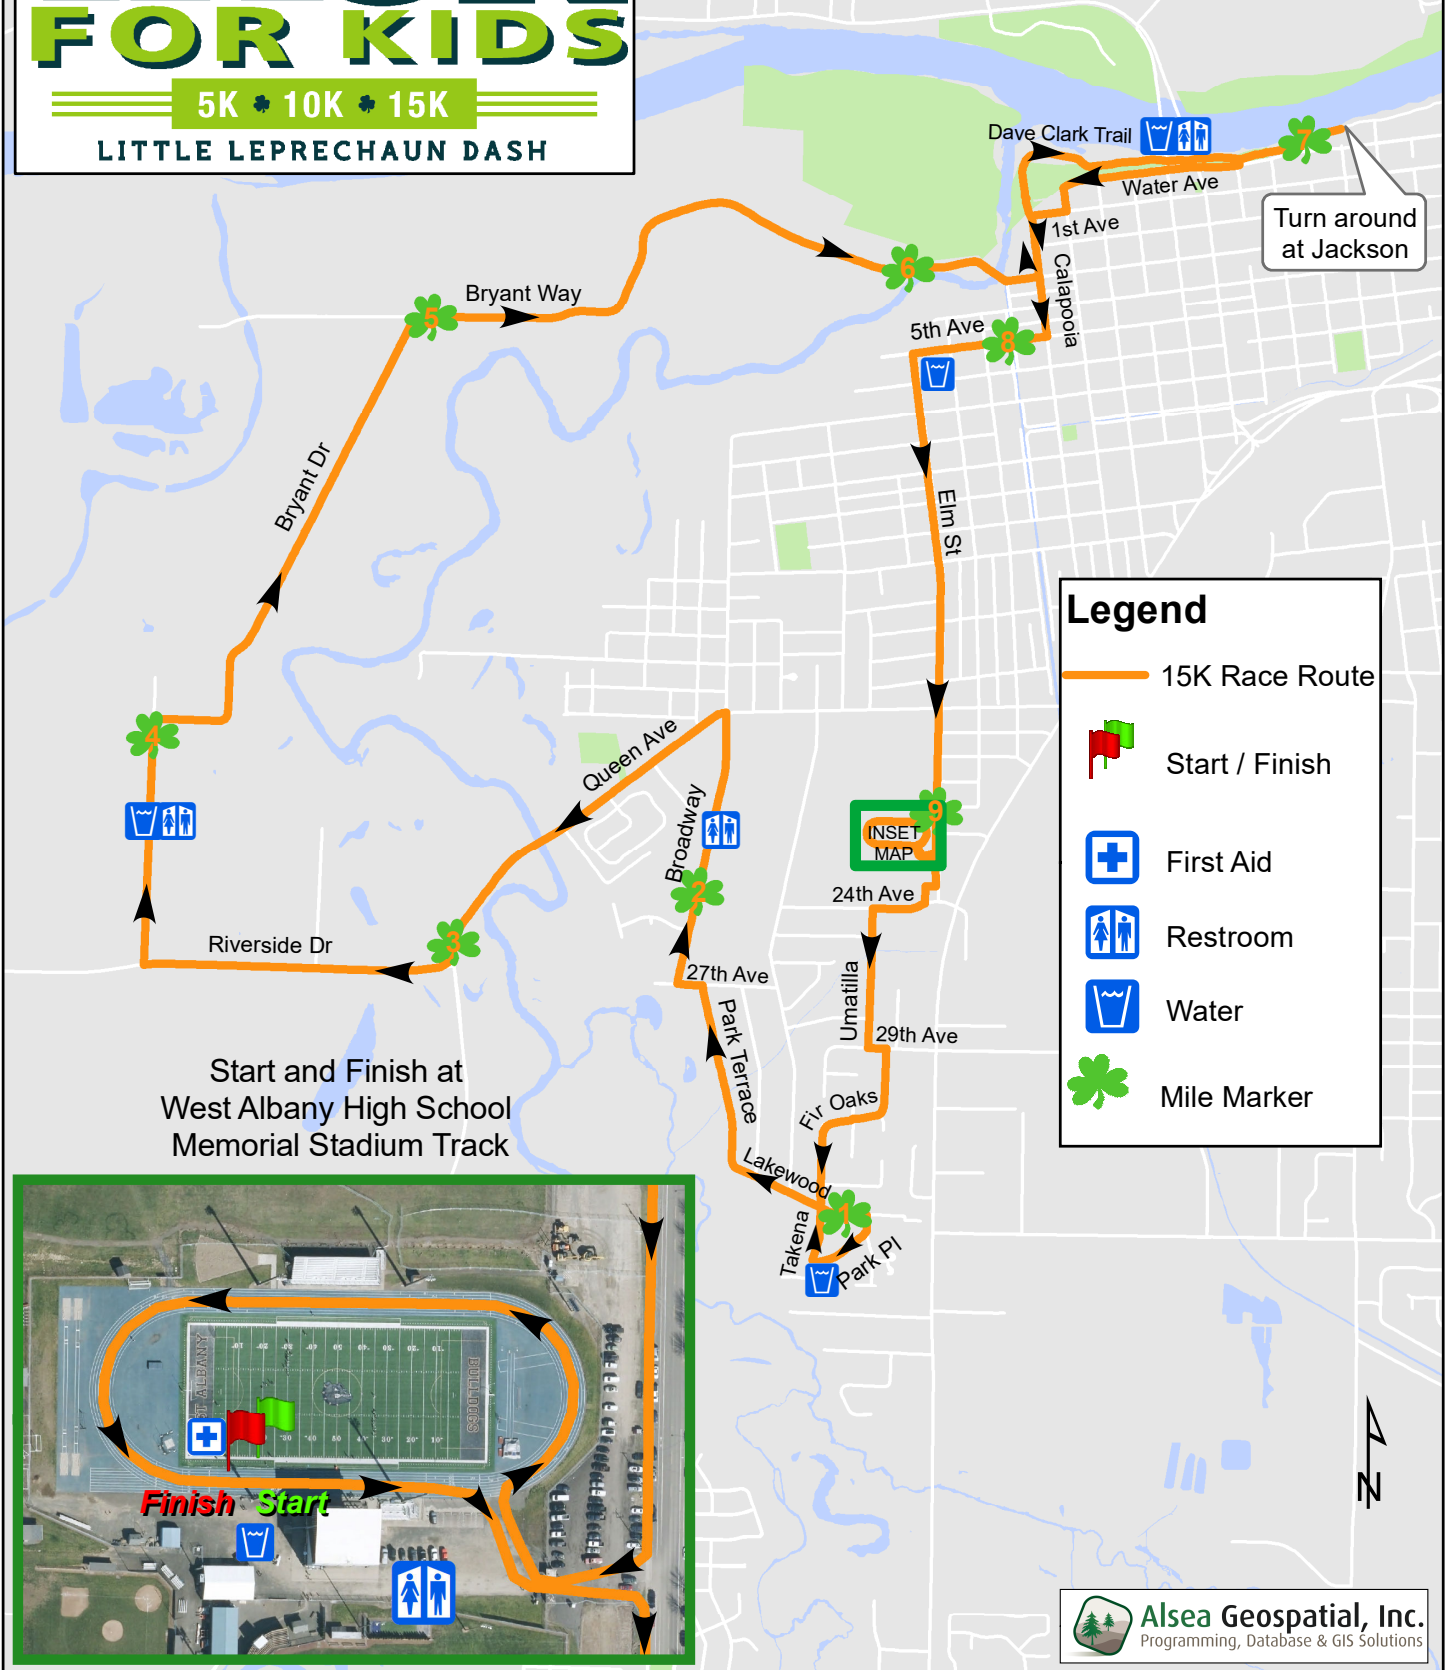

**ALBANY PUBLIC SCHOOLS FOUNDATION**

# IRUN FOR KIDS

5K \* 10K \* 15K

**LITTLE LEPRECHAUN DASH**

## 15K RACE ROUTE

### Legend

- Orange line: 15K Race Route
- Green and red flag: Start / Finish
- Blue cross icon: First Aid
- Blue restroom icon: Restroom
- Blue water cup icon: Water
- Green clover icon: Mile Marker